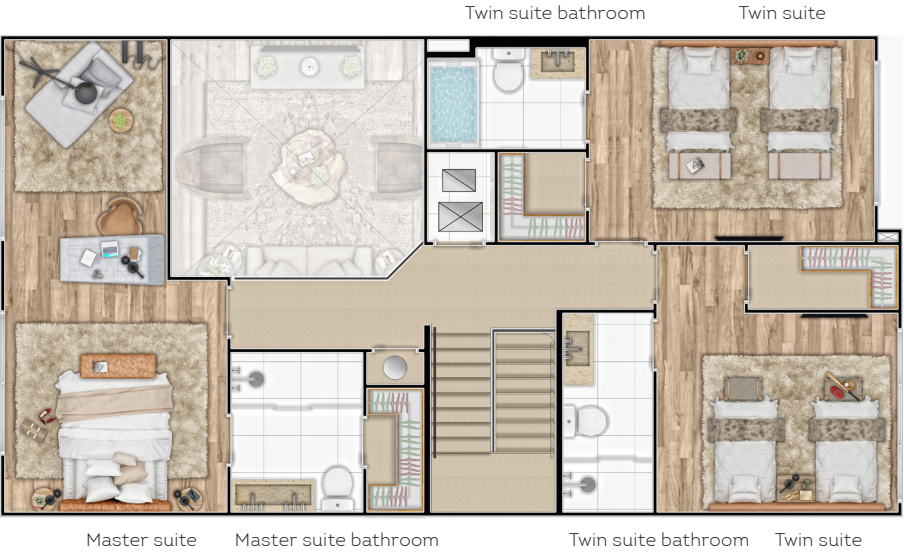

CAPRI - 4 suites houses

4 bedrooms and 4.5 bathrooms

Total footage: 3,063 sqft (284.56 m2)

Interior footage: 2,308 sqft (214.42 m2)

1st floor

2nd floor

Metrics listed above are subject to change upon construction.

ROME - 3 suites houses

3 bedrooms and 3.5 bathrooms

Total footage: 2,900 sqft (269.41 m2)

Interior footage: 2,128 sqft (197.69 m2)

1st floor

2nd floor

Metrics listed above are subject to change upon construction.