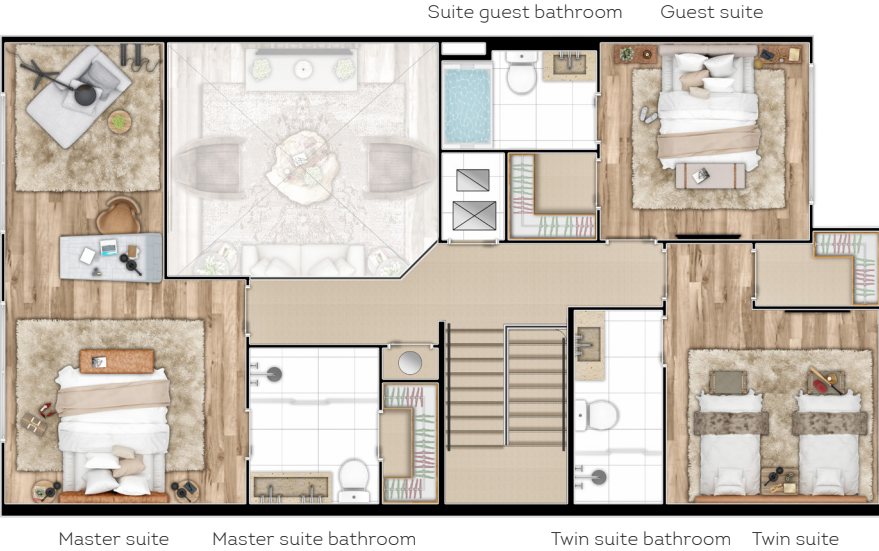

CAPRI - 4 suites houses

4 bedrooms and 4.5 bathrooms

Total footage: 3,063 sqft (284.56 m2)

Interior footage: 2,308 sqft (214.42 m2)

1st floor

2nd floor

Metrics listed above are subject to change upon construction.

ROME - 3 suites houses

3 bedrooms and 3.5 bathrooms

Total footage: 2,900 sqft (269.41 m2)

Interior footage: 2,128 sqft (197.69 m2)

1st floor

2nd floor

Metrics listed above are subject to change upon construction.